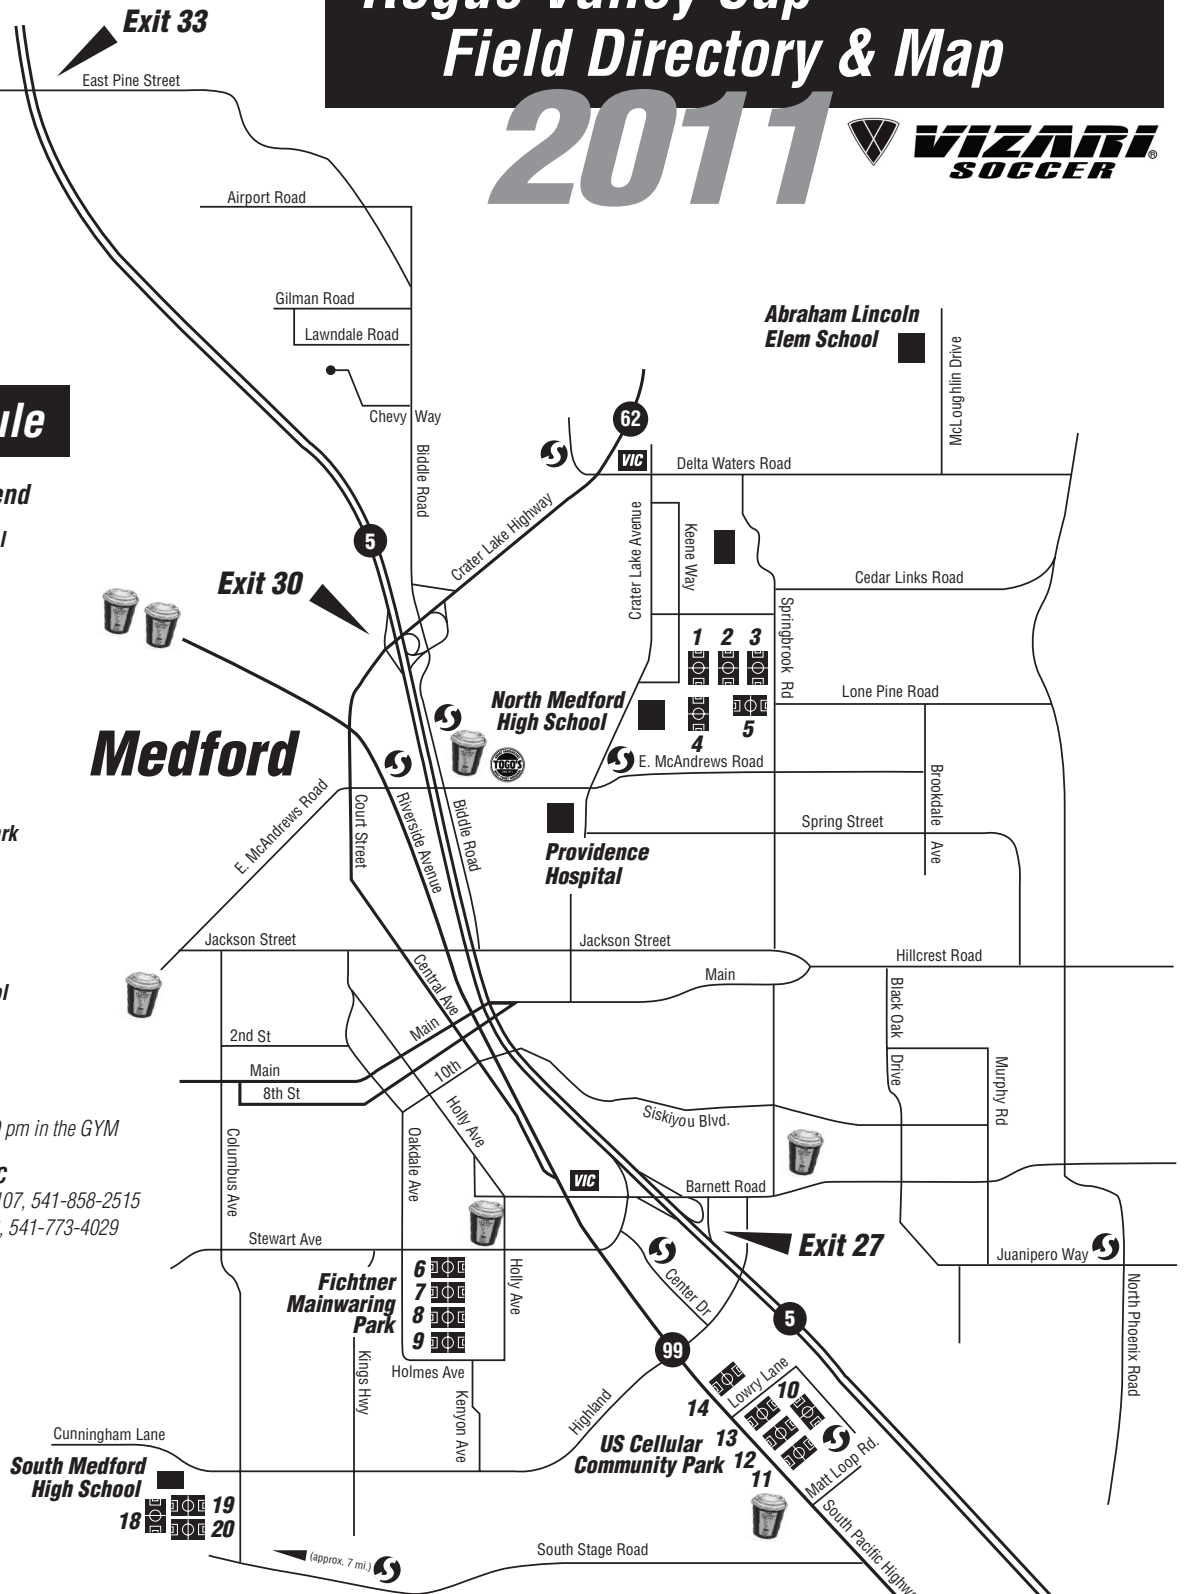

Fichtner Mainwaring Park

- Field #6 - U-12 Boys
- Field #7 - U-11 Girls
- Field #8 - U-13 Girls Silver
- Field #9 - U-13 Boys

US Cellular Community Park

- Field #10 - U-19 Boys
- Field #11 - U-14 Girls
- Field #12 - U-17/16 Boys
- Field #13 - U-17 Girls
- Field #14 - U-16 Girls

South Medford High School

- Field #18 - U-15/14 Boys
- Field #19 - U-11 Boys
- Field #20 - U-10 Boys

Abe Lincoln Elementary

Registration/Check-in - 7-10 pm in the GYM

VIC Valley Immediate Care LLC

600 Delta Waters Rd., Suite 107, 541-858-2515
235 E. Barnett Rd., Suite 106, 541-773-4029

(look for this symbol )

- 1598 Biddle Road
- 295 Stewart Ave.
- 1831 Barnett Road
- 2337 S. Pacific Coast Hwy
- 113 E. Pine St., Central Point
- 536 E. Pine St., Central Point
- 554 Rossanley Dr., Rossanley
- 3953 S. Pacific Hwy, Phoenix
- 1980 Hwy. 99, Ashland

(look for this symbol )

- 1200 Biddle Road