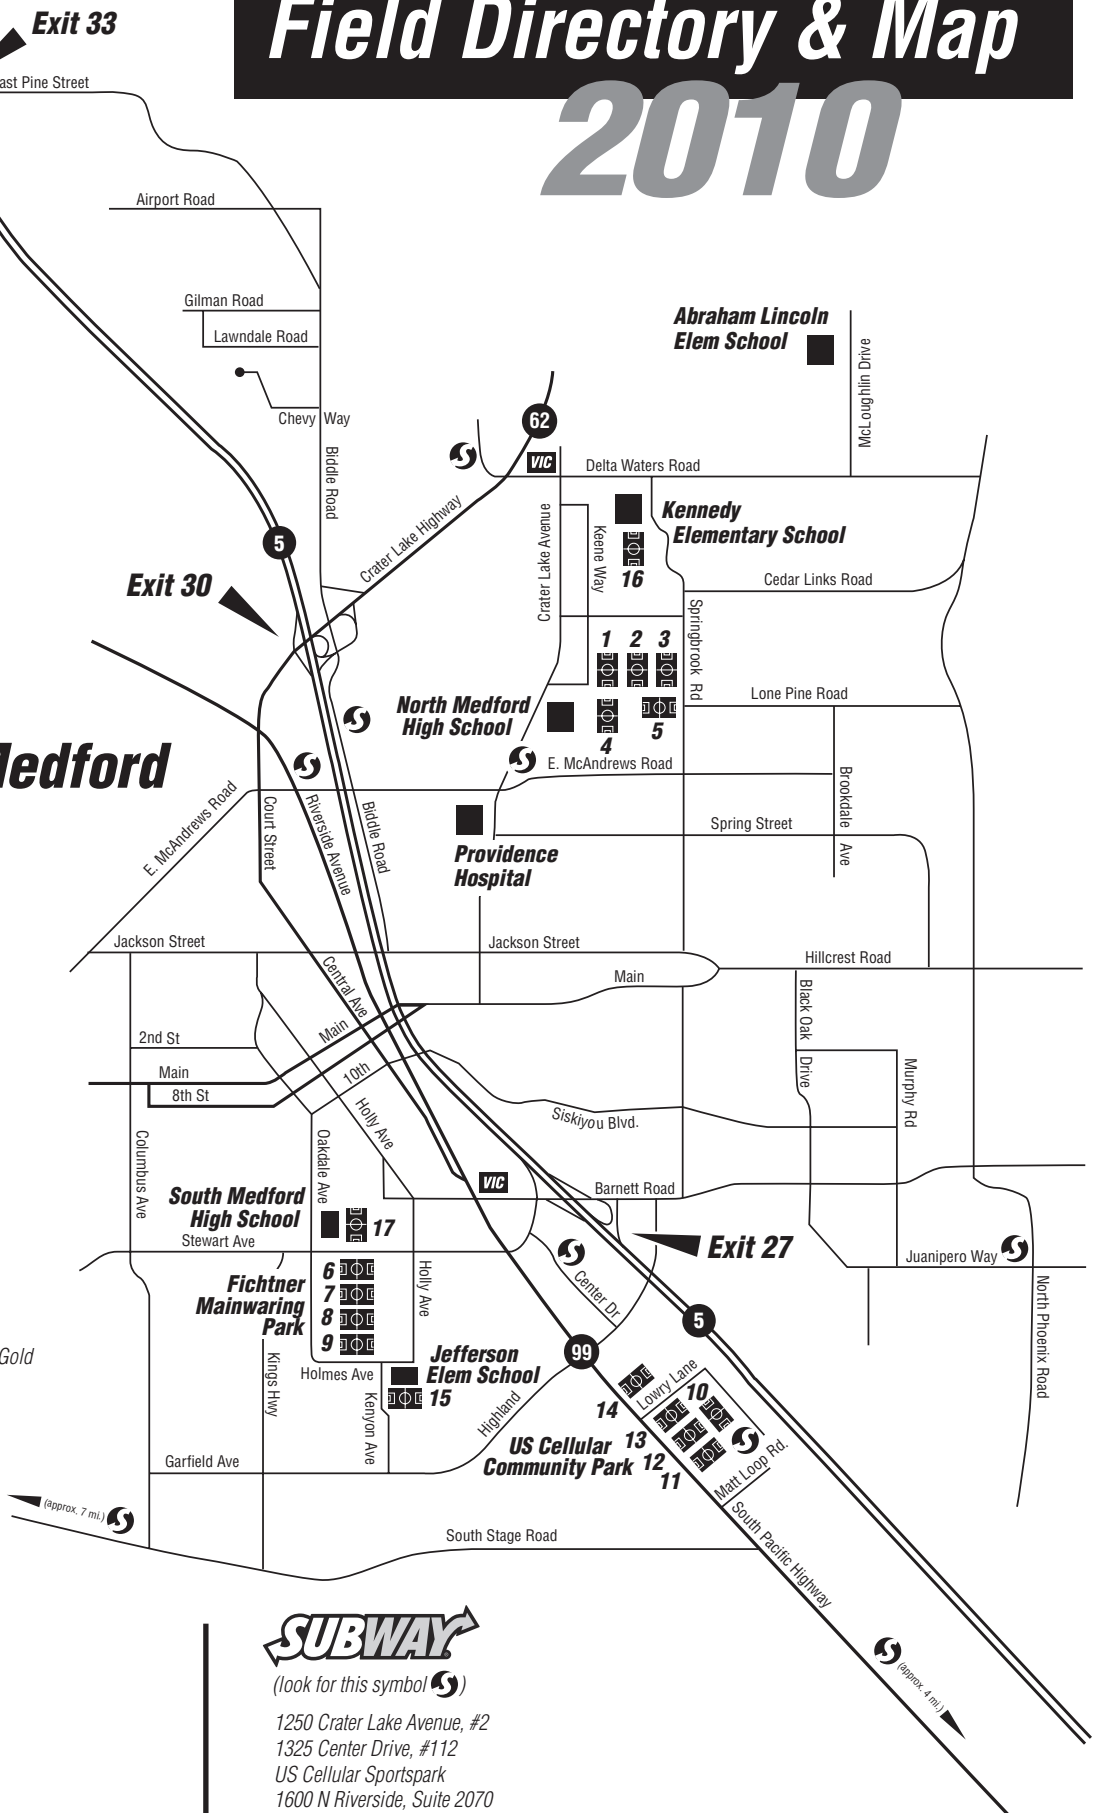

Field Directory & Map 2010

Medford

Team Schedule

Memorial Day Weekend

North Medford High School

- Field #1 - U-19 Boys
- Field #2 - U-11 Girls
- Field #3 - U-11 Boys & U-13 Boys
- Field #4 - U-15 Girls
- Field #5 - U-10 Boys & U-10 Girls

Fichtner Mainwaring Park

- Field #6 - U-12 Boys Silver
- Field #7 - U-12 Boys Gold & U-12 Girls Gold
- Field #8 - U-14 Boys
- Field #9 - U-14 Girls

US Cellular Community Park

- Field #10 - U-19 Girls
- Field #11 - U-16 Girls & U-17 Girls
- Field #12 - U-16 Boys & U-17 Boys
- Field #13 - U-15 Boys
- Field #14 - U-13 Girls

Jefferson Elementary

- Field #15 - U-12 Girls Silver

Kennedy Elementary

- Field #16 - TBA

South Medford High School

- Field #17 - TBA

Abe Lincoln Elementary

- Registration/Check-in - 7-10 pm Friday May 28 in the GYM

VIC Valley Immediate Care LLC

- 600 Delta Waters Rd., Suite 107, Phone 541-858-2515
- 235 E. Barnett Rd., Suite 106, Phone 541-773-4029

(look for this symbol)

- 1250 Crater Lake Avenue, #2
- 1325 Center Drive, #112
- US Cellular Sportspark
- 1600 N Riverside, Suite 2070
- 1550 Biddle Road, Suite A
- 950 N Phoenix Hwy, Suite C101
- 1600 Delta Waters
- 2518 S Pacific Hwy, Talent
- 2266 Jacksonville Hwy, Jacksonville