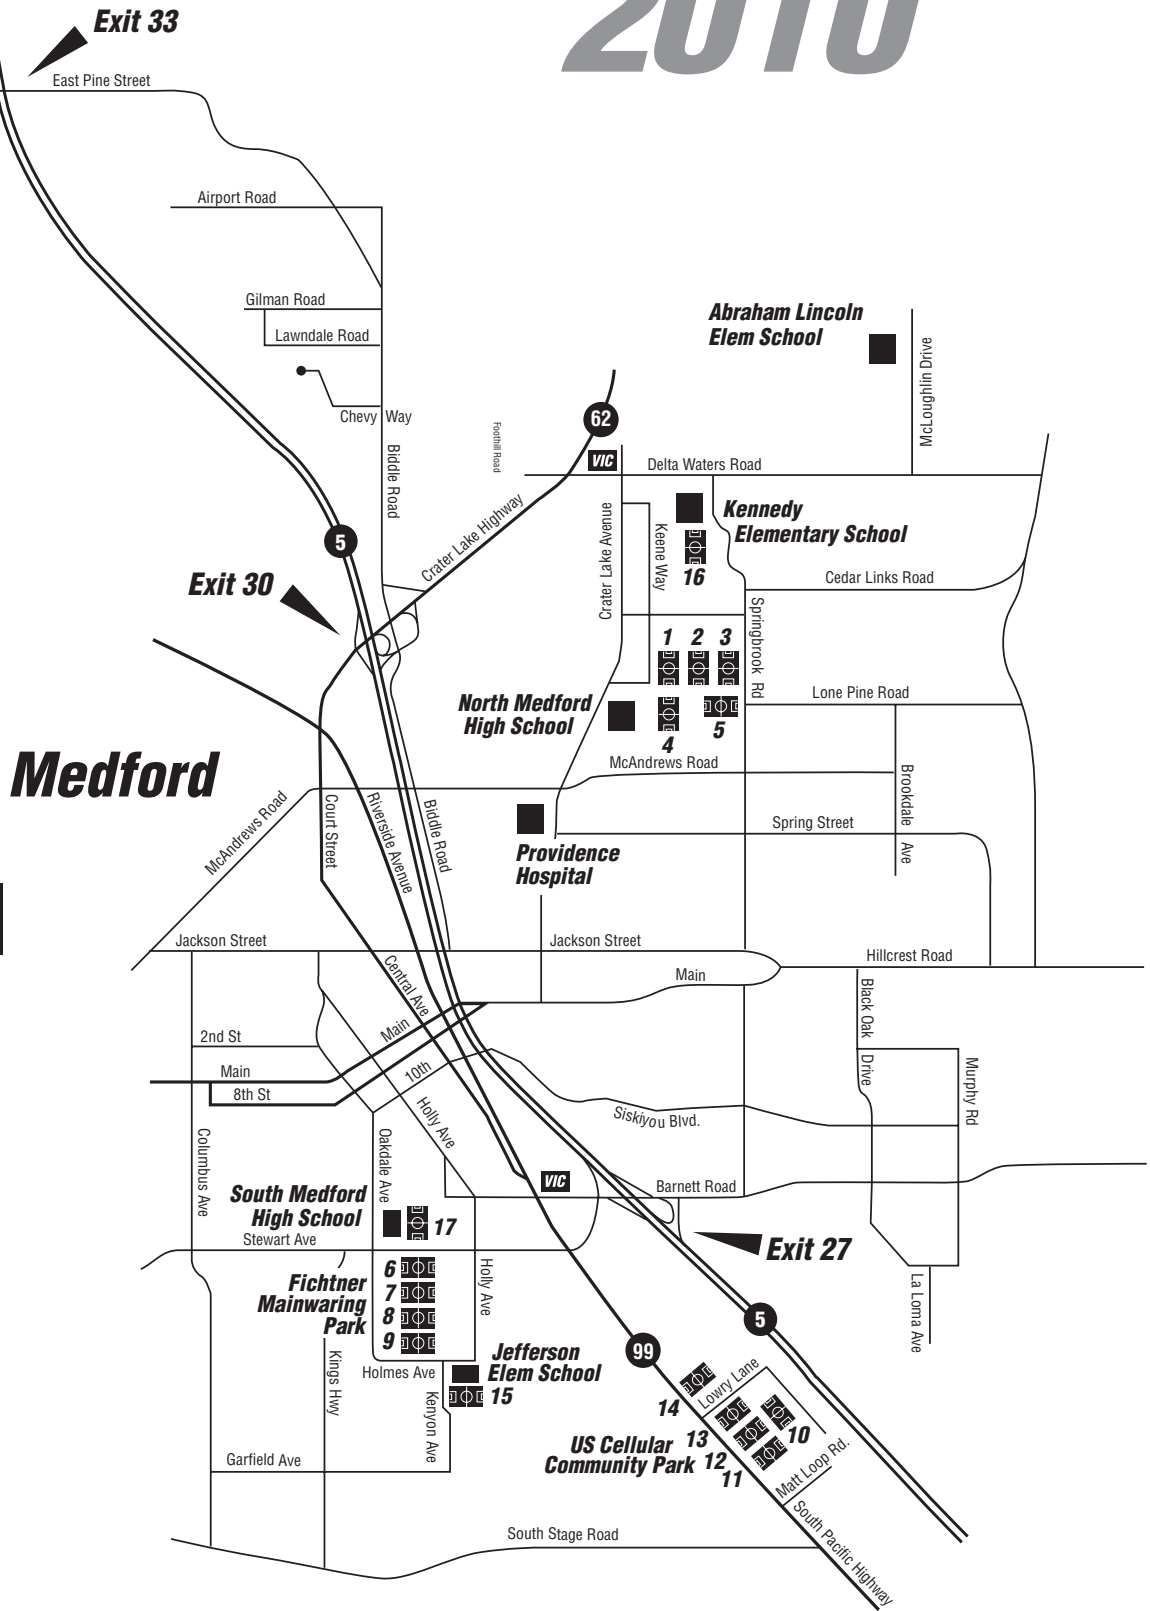

Field Directory & Map

2010

Team Schedule

Memorial Day Weekend

North Medford High School

- Field #1
- Field #2
- Field #3
- Field #4
- Field #5

Fichtner Mainwaring Park

- Field #6
- Field #7
- Field #8
- Field #9

US Cellular Community Park

- Field #10
- Field #11
- Field #12
- Field #13
- Field #14

Jefferson Elementary

- Field #15

Kennedy Elementary

- Field #16

South Medford High School

- Field #17

Abe Lincoln Elementary - Registration/Check-in - 7-10 pm Friday May 28 in the GYM

VIC Valley Immediate Care LLC

600 Delta Waters Rd., Suite 107, Phone 541-858-2515
 235 E. Barnett Rd., Suite 106, Phone 541-773-4029